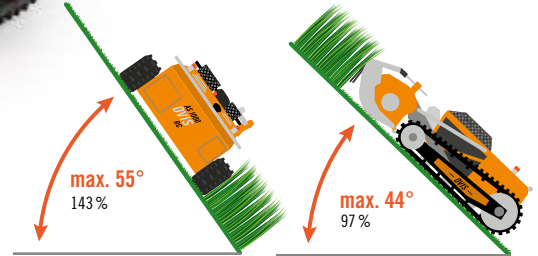

AS 1000 OVIS EVO RC

100 cm	max. 150 cm	40 – 110 mm electric	Vanguard Professional 3864 2-cylinder, 627 ccm	15,5 kW (21,1 hp) 3.600 min ⁻¹	17,2 kW (23 hp) 3.600 min ⁻¹	0 – 5,0 km/h	5.000 m ² /h	428 kg